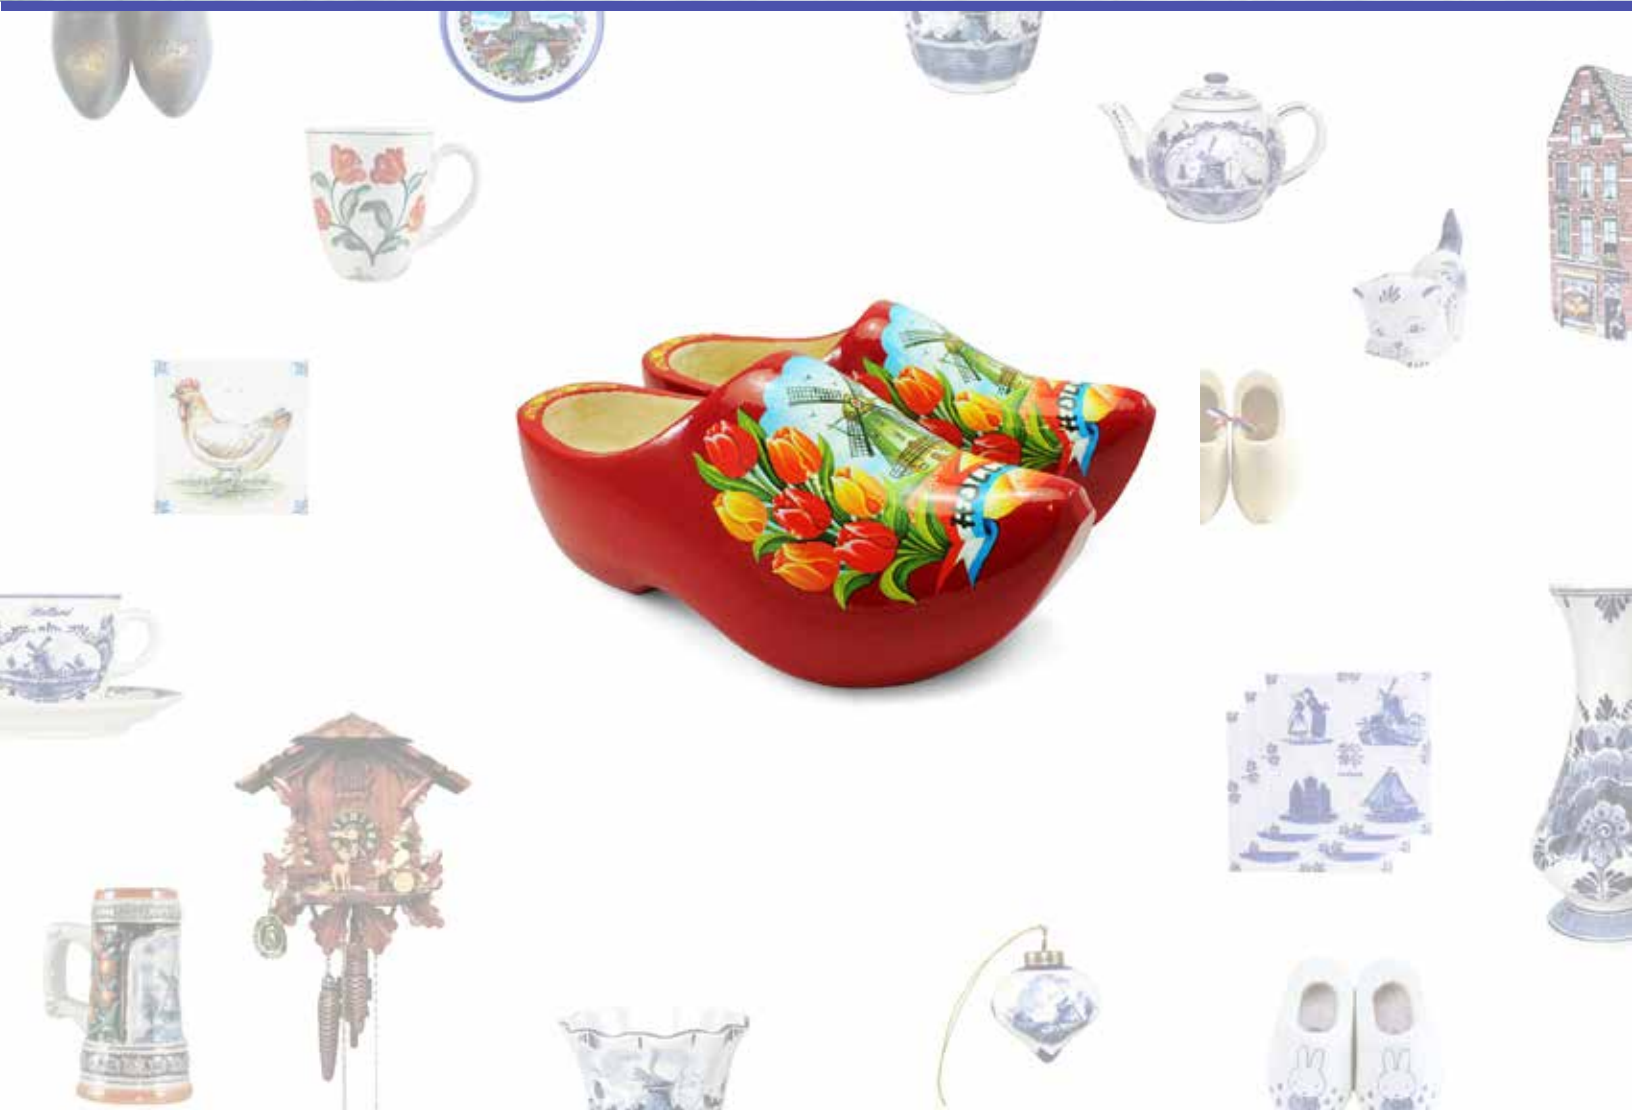

Wooden Shoes and Tulips Slippers, Hats and Books

SLIPPERS

KEYCHAINS

Nelis' Dutch Village

WOODEN SHOES

MAGNETS